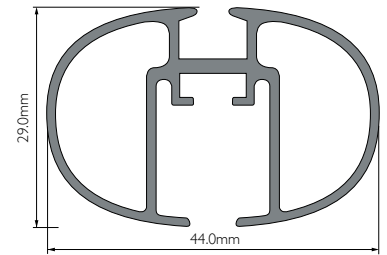

Ocular

Ellipse Profile Track

new

Material	Aluminium alloy 6060/T6
Weight	628 g/m
Track Sizes	6m single lengths only
Bending	Bending is not available on this track
Additional Info	Alternative Ocular bracket designs are available including 7 or 12cm Curved, 9 or 11cm Square & Ceiling Fix Brackets.
Track Maintenance	We recommend that the track is kept clean and dust free. Re-siliconisation is also recommended to prolong the smooth running of the gliders

Key Features:

- 6mm GROOVE SIZE**
- SURGE WAVE COMPATIBLE**
- IN-STOCK DELIVERY**
- MADE TO MEASURE**
- KITS AVAILABLE**
- ROLLER COMPATIBLE**
- CEILING SUSPENSION**

Ideal for use in:

- HOMES & DOMESTIC**
- OFFICES & HOTELS**

Ocular Complete Kits

Components	Track Kit Sizes							
	1.00m (3'3")	1.50m (4'11")	2.00m (6'7")	2.50m (8'2")	3.00m* (9'10")	4.00m* (13'1")	5.00m* (16'5")	6.00m* (19'8")
Profile Track	1 x 1.00m	1 x 1.50m	1 x 2.00m	1 x 2.50m	2 x 1.50m	2 x 2.00m	2 x 2.50m	2 x 3.00m
12cm Wall Brackets	2	3	3	4	4	5	6	7
End Caps	2	2	2	2	2	2	2	2
Roller Gliders^	10	16	20	26	30	40	50	60
Twist End Stops**	2	2	2	2	2	2	2	2
Roller Glider Code†	16OCUPR100_	16OCUPR150_	16OCUPR200_	16OCUPR250_	16OCUPR300_	16OCUPR400_	16OCUPR500_	16OCUPR600_
80mm Surge Code†	16OCUP8100_	16OCUP8150_	16OCUP8200_	16OCUP8250_	16OCUP8300_	16OCUP8400_	16OCUP8500_	16OCUP8600_